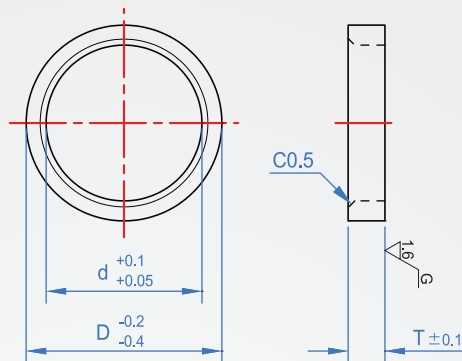

Washer-Narrow Type

WA798

Material

SKS3

Hardness

58~62HRC

How to order

WA798 - 20 - 3
 | | |
 TYPE D T

1

2

Unit : mm

D	T						d
	0.5	1	2	3	4	5	
5	●	●	●	●	●	●	3
7	●	●	●	●	●	●	4
8	●	●	●	●	●	●	5
9	●	●	●	●	●	●	6
11	●	●	●	●	●	●	8
13	●	●	●	●	●	●	10
16	●	●	●	●	●	●	13
19		●	●	●	●	●	16
23		●	●	●	●	●	20
28		●	●	●	●	●	25