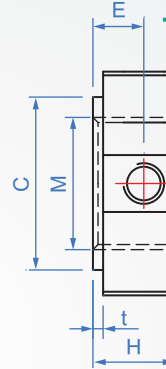

Screw nut

RN528 Four corners

Material	Finish	Accessories
SS400	Dye black	Stop screw Copper gasket

How to order

RN528 - 8

 TYPE M

unit : mm

M	Pitch	A	B	C	E	H	t	m
M6	0.75	14.5	12	10	3	5.5	0.5	M3x0.5
M8	1.0	17	14	13	4	6.5		
M10	1.0	20	17	16	5	8	1	M4x0.7
M12	1.0	22	19	17				
M15	1.0	25	22	21	6	10		
M17	1.0							
M20	1.0	35	30	26	8	13	2	M5x0.8
M25	1.5	43	35	33	10	15		