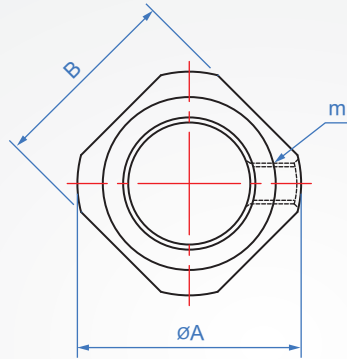

Screw nut

RN528 Four corners

Material	Finish	Accessories
SS400	Dye black	Stop screw Copper gasket

How to order

RN528 - 8

 TYPE M

unit : mm

M	Pitch	A	B	C	E	H	t	m
M6	0.75	14.5	12	10	3	5.5	0.5	M3x0.5
M8	1.0	17	14	13	4	6.5		
M10	1.0	20	17	16	5	8	1	M4x0.7
M12	1.0	22	19	17				
M15	1.0	25	22	21	6	10		
M17	1.0							
M20	1.0	35	30	26	8	13	2	M5x0.8
M25	1.5	43	35	33	10	15		