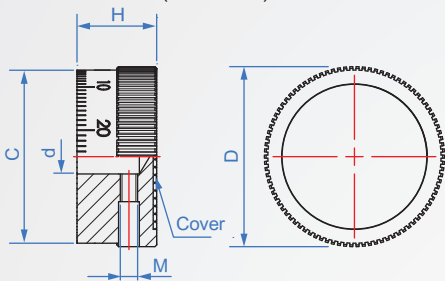

Control knob

## II964

with scale

Body		Handle		Cover	
Material	Finish	Material	Finish	Material	Finish
Aluminum alloy	Plating black	Plastic	black	Aluminum alloy	—

**N**  
(No handle)

**A**  
(With fixed handle)

### How to order

II964 - <sup>1</sup>A - <sup>2</sup>52  
 |            |            |  
 TYPE    No.        D

**1**

**2**

unit : mm

No.	D	C	d	H	M	Fixed handle	
						A	L
<b>N</b> (No handle)	52	50	10	23	M5	14	21
、	62	60					
<b>A</b> (Fixed handle)	72	70					