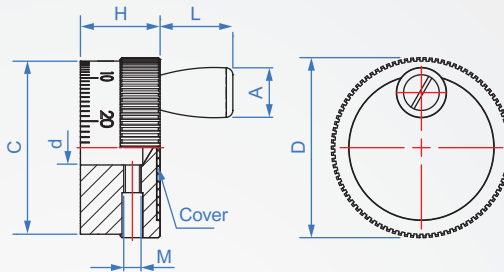

## II964

with scale

Body		Handle		Cover	
Material	Finish	Material	Finish	Material	Finish
Aluminum alloy	Plating black	Plastic	black	Aluminum alloy	—

**N**  
(No handle)

**A**  
(With fixed handle)

### How to order

II964 - <sup>1</sup>A - <sup>2</sup>52  
 |            |            |  
 TYPE    No.        D

**1**

**2**

unit : mm

No.	D	C	d	H	M	Fixed handle	
						A	L
<b>N</b> (No handle)	52	50	10	23	M5	14	21
、	62	60					
<b>A</b> (Fixed handle)	72	70					