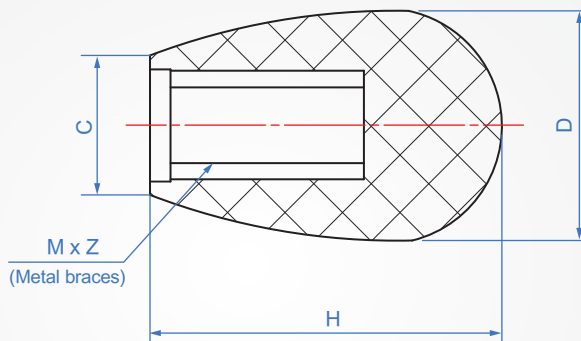

Bakelite knob
NB967

Grip

Thread

Black bakelite

Cu

Oil resistance and wear resistance.

How to order

NB967 - M10

 | |

 TYPE Thread

unit : mm

M Thread	Pitch	D	Z	C	H	Weight (g)
M6	1	20	12	15	25	10
M8	1.25	20	12	18	25	15
M10	1.5	32	20	20	32	21
M12	1.75	40	25	25	40	38