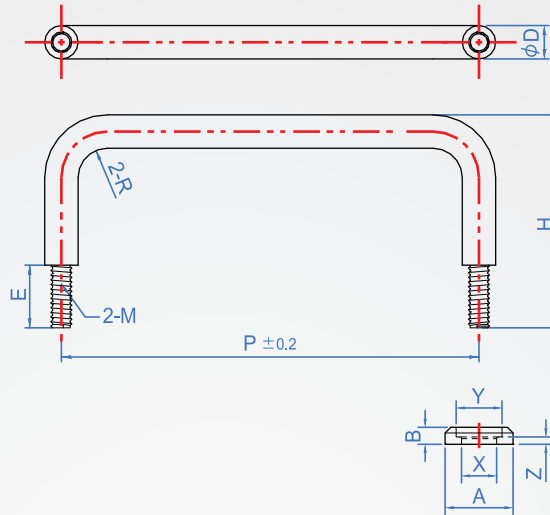

Round material handle

## HA952

Thread bolt

Material	Washer
Steel+Chrome	SUS304
SUS304	

### How to order

1 2  
 HA952 - 8 - 100 -   
 TYPE D P  
 Material chosen  
 Steel+Chrome..... TC  
 SUS304..... SUS

							Unit : mm					
D	P	H	M	E	R	Weight(g)	Washer					Weight(g)
							A	B	X	Y	Z	
8	80	51	M6	15	7	58	12	3	6.2	8.1	1.3	1.6
	88					61						
	100					66						
	120					74						