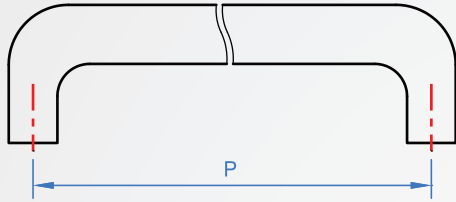

Oval-shaped section  
**HA950**  
 Slanting type

Material	Surface treatment	color
Aluminum alloy	Resin paint	AE Black
	Anode	AS Silver

**How to order**

1 2  
 HA950 - 20 - 112 -   
TYPE D P  
 Choose a surface finish  
 Black.....  AE  
 Silver.....  AS

1		2									Unit : mm
D	P	a	M	h1	h2	e1	e2	e3	t		
20	112	13	M6	32	48	13.5	24	50	10		
	128										
26	128	17	M8	34	54	18	32	57	12		
	160										

**Che Na**

FAX 886-2688-3177

info@chena.com.tw

886-22688-3188  
 886-2688-3881~3