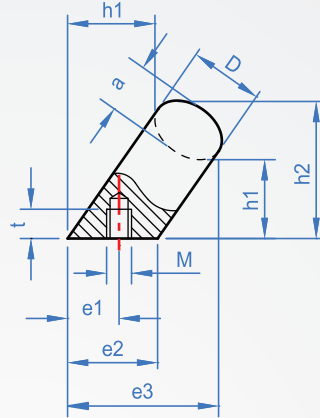

Oval-shaped section  
**HA950**  
 Slanting type

Material	Surface treatment	color
Aluminum alloy	Resin paint	AE Black
	Anode	AS Silver

**How to order**

1 2  
 HA950 - 20 - 112 -   
TYPE D P  
 Choose a surface finish  
 Black.....  AE  
 Silver.....  AS

1		2									Unit : mm
D	P	a	M	h1	h2	e1	e2	e3	t		
20	112	13	M6	32	48	13.5	24	50	10		
	128										
26	128	17	M8	34	54	18	32	57	12		
	160										

**Che Na**

FAX 886-2688-3177

info@chena.com.tw

886-22688-3188  
 886-2688-3881~3