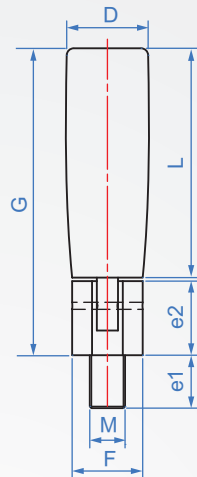

Bakelite handle

BF936No. : A
(Internal tooth type)No. : B
(External tooth type)

Grip	Structural axis	
	Material	color
Black bakelite	Iron	Dye black
	SUS	—

How to order

¹ ² ³
 BF936 - A - M6 - 65 -
TYPE No. M L
 Select material
 Iron (dyed black).....
 SUS.....

								unit : mm
¹ No.	² M	³ L	G	D	e1	e2	F	質量 (g)
A (Internal tooth type)	M6	65	86	23	-	21	20	100
		80	101	26	-			120
		90	111	28	-			130
B (External tooth type)	M10	65	89	23	15	24	20.1	110
		80	104	26	15			130
		90	114	28	15			140