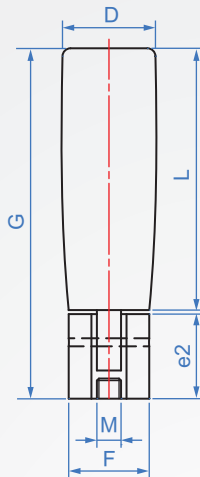

Bakelite handle

BF936No. : A
(Internal tooth type)No. : B
(External tooth type)

Grip	Structural axis	
	Material	color
Black bakelite	Iron	Dye black
	SUS	—

How to order

¹ ² ³
 BF936 - A - M6 - 65 -
TYPE No. M L
 Select material
 Iron (dyed black).....
 SUS.....

								unit : mm
¹ No.	² M	³ L	G	D	e1	e2	F	質量 (g)
A (Internal tooth type)	M6	65	86	23	-	21	20	100
		80	101	26	-			120
		90	111	28	-			130
B (External tooth type)	M10	65	89	23	15	24	20.1	110
		80	104	26	15			130
		90	114	28	15			140