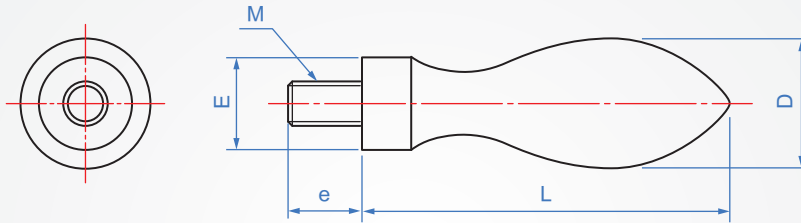

Fixed handle

DD941

S shape

Material	Finish
Iron (ST)	CR Electroplated bright chrome
	EL Electroplating fog silver

How to order

DD941 - M4 -

TYPE M

Select finish

Bright chrome

Fog silver.....

單位:mm

M Thread	D	L	e	E
M4	10	32	7	7
M5	13	40	9	8
M6	16	50	9	10
M8	20	64	13	13
M10	25	80	14	16
M12	32	100	21	20
M16	36	112	26	22