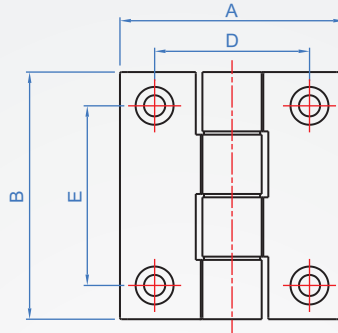

Aluminum alloy hinge

CL922

With head screws

Material	Finish
Aluminum alloy	Painting black

How to order

CL922 - 1
TYPE No.

Unit : mm

No.	A	B	C	D	E	F	Y	X	Z	Load (kgf)
1	40	50	13	26	30	6.5	9	5.5	4.5	30
2	70	50	19	47	30	10	10.5	6.5	6	50
3	70	75	19	47	54.5	10	10.5	6.5	6.7	70