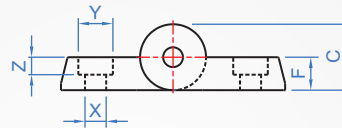

Aluminum alloy hinge

CL922

With head screws

Material	Finish
Aluminum alloy	Painting black

How to order

CL922 - 1
TYPE No.

Unit : mm

No.	A	B	C	D	E	F	Y	X	Z	Load (kgf)
1	40	50	13	26	30	6.5	9	5.5	4.5	30
2	70	50	19	47	30	10	10.5	6.5	6	50
3	70	75	19	47	54.5	10	10.5	6.5	6.7	70