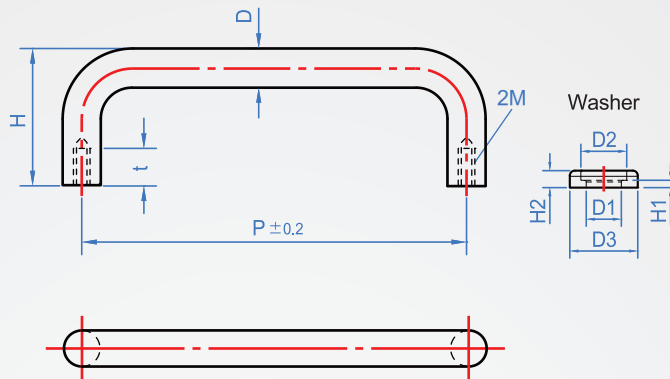

Round material handle
HA953 Female thread

Material	Finish
Steel	Chrome
SUS304	Vibration

How to order

1 2
 HA953 - 8 - 88 -
TYPE D P

Material chosen

Steel+Chrome..... TC
 Steel+Black chrome... TB
 Stainless steel..... SUS

※This product no additional washer, it is sold separately.

1		2		Unit : mm									
D	P	H	M	t	SUS Weight (g)	Bright chrome plated Weight (g)	Washer						
							D1	D2	D3	H1	H2		
6.3	55	32	M4	8	22.6	25	4.2	6.5	10	1.2	2.5		
	64				24.8	27.2							
	76				27.8	30.2							
	88				30.6	33.2							
	100				33.6	36.2							
8	55	35	M5	10	37.8	42.1	5.2	8.1	12	1.3	3		
	88				50.8	55.2							
	100				55.8	59.9							
	120				63.6	67.8							
	136				70.2	71							
10	88	40	M6	12	80.6	90	6.2	10.1	15	1.5	4.5		
	100				88.4	97.2							
	120				100.4	109.5							
	150				118	128							
	180				136	146.5							