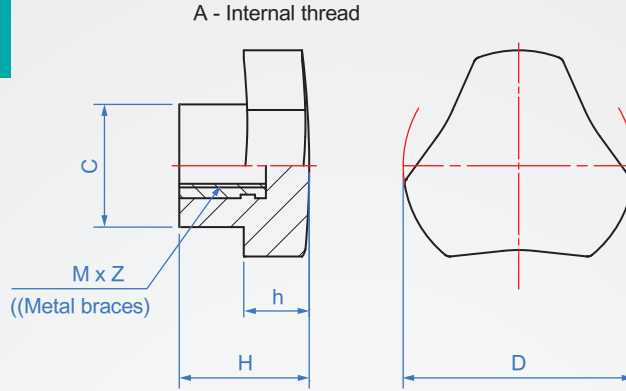

Three-jaw bakelite knob

VN976

Grip

Screw

Black bakelite

Galvanized steel

Oil resistance and wear resistance.

How to order

① ②
VN976 - A - M6
| |
TYPE SHAPE M

							unit : mm	
Shape	M	Pitch	Z Depth	C	D	H	weight (g)	
A (Internal thread)	M4	0.7	8	12	16	11	3	
	M5	0.8	12	15	25	14	6.3	
	M6	1	12	17	32	18	12.3	
	M8	1.25	16	22	40	21	23	