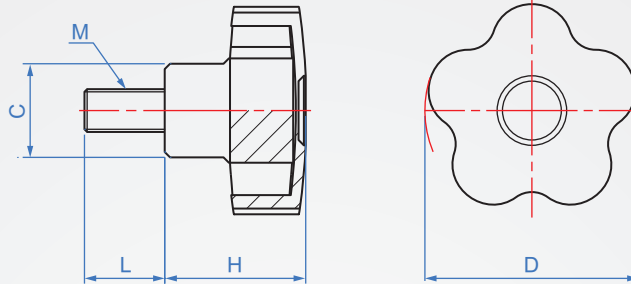

Five-prong nylon knob - external thread
DZ978 - B

B - External thread

Grip

Screw

Black nylon

Galvanized steel

Oil resistance and chemical resistance.

How to order

1 2
 DZ978 - B - M6 - 20
 | | | |
 TYPE Shape M L

| 1 | | | | | | | | | | | | | 2 | | | | unit : mm | |
|------------------------|-----|-------|----|----|----|----|----|----|----|----|----|----|------|----|----|------------|-----------|--|
| Shape | M | Pitch | L | | | | | | | | | | C | D | H | weight (g) | | |
| B (External thread) | M6 | 1 | - | 20 | 25 | 30 | 35 | 40 | 45 | - | - | - | 15 | 32 | 23 | 11.5 | | |
| | M8 | 1.25 | 15 | 20 | 25 | 30 | 35 | 40 | 45 | 50 | - | - | 17.5 | 40 | 27 | 17.5 | | |
| | M10 | 1.5 | 15 | 20 | 25 | 30 | 35 | 40 | 45 | 50 | 55 | - | 20 | 50 | 32 | 22.3 | | |
| | M12 | 1.75 | - | 20 | 25 | 30 | 35 | 40 | 45 | 50 | 55 | 60 | 22 | 63 | 38 | 40.4 | | |