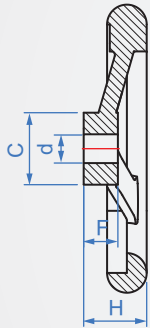

## YB964 Three-piece

| Ontology |       | Fixed handle |       |
|----------|-------|--------------|-------|
| Material | Color | Material     | Color |
| Bakelite | Black | Bakelite     | Black |

How to order

1 2  
 YB964 - A - 100  
 TYPE No. D

1

2

unit : mm

| No.                      | D   | d  | Kw | Kh   | C  | F  | H  | Fixed handle(CH940) |     |     |
|--------------------------|-----|----|----|------|----|----|----|---------------------|-----|-----|
|                          |     |    |    |      |    |    |    | A                   | L   | M   |
| N<br>(No handle)         | 100 | 12 | 4  | 13.8 | 34 | 18 | 29 | 15                  | 32  | M6  |
|                          | 125 |    |    |      |    |    |    | 21                  | 63  | M8  |
|                          | 160 | 16 | 5  | 18.3 | 44 | 20 | 38 | 26                  | 80  | M10 |
| A<br>(With fixed handle) | 200 | 18 | 6  | 20.8 | 50 | 25 | 44 | 28                  | 100 | M12 |
|                          | 250 |    |    |      |    |    |    |                     |     |     |
|                          | 300 | 25 | 8  | 28.3 | 69 | 28 | 59 | 28                  | 100 | M12 |