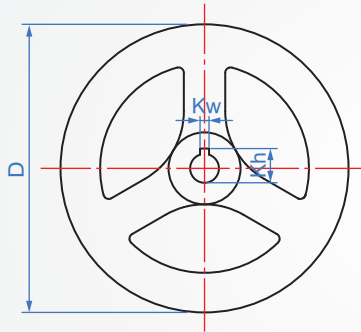

## YB964 Three-piece

| Ontology |       | Fixed handle |       |
|----------|-------|--------------|-------|
| Material | Color | Material     | Color |
| Bakelite | Black | Bakelite     | Black |

How to order

1 2  
 YB964 - A - 100  
 TYPE No. D

1

2

unit : mm

| No.                      | D   | d  | Kw | Kh   | C  | F  | H  | Fixed handle(CH940) |     |     |
|--------------------------|-----|----|----|------|----|----|----|---------------------|-----|-----|
|                          |     |    |    |      |    |    |    | A                   | L   | M   |
| N<br>(No handle)         | 100 | 12 | 4  | 13.8 | 34 | 18 | 29 | 15                  | 32  | M6  |
|                          | 125 |    |    |      |    |    |    | 21                  | 63  | M8  |
|                          | 160 | 16 | 5  | 18.3 | 44 | 20 | 38 | 26                  | 80  | M10 |
| A<br>(With fixed handle) | 200 | 18 | 6  | 20.8 | 50 | 25 | 44 | 28                  | 100 | M12 |
|                          | 250 |    |    |      |    |    |    |                     |     |     |
|                          | 300 | 25 | 8  | 28.3 | 69 | 28 | 59 | 28                  | 100 | M12 |