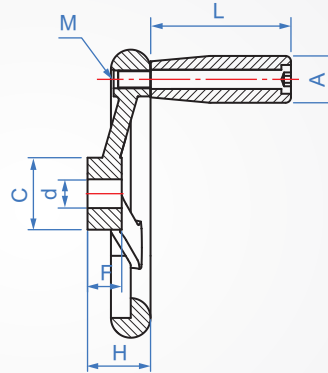

## YB964 Three-piece

| Ontology |       | Fixed handle |       |
|----------|-------|--------------|-------|
| Material | Color | Material     | Color |
| Bakelite | Black | Bakelite     | Black |

How to order

1 2  
 YB964 - A - 100  
 TYPE No. D

1

2

unit : mm

| No.                      | D   | d  | Kw | Kh   | C  | F  | H  | Fixed handle(CH940) |     |     |
|--------------------------|-----|----|----|------|----|----|----|---------------------|-----|-----|
|                          |     |    |    |      |    |    |    | A                   | L   | M   |
| N<br>(No handle)         | 100 | 12 | 4  | 13.8 | 34 | 18 | 29 | 15                  | 32  | M6  |
|                          | 125 |    |    |      |    |    |    | 21                  | 63  | M8  |
|                          | 160 | 16 | 5  | 18.3 | 44 | 20 | 38 | 26                  | 80  | M10 |
| A<br>(With fixed handle) | 200 | 18 | 6  | 20.8 | 50 | 25 | 44 | 28                  | 100 | M12 |
|                          | 250 |    |    |      |    |    |    |                     |     |     |
|                          | 300 | 25 | 8  | 28.3 | 69 | 28 | 59 | 28                  | 100 | M12 |