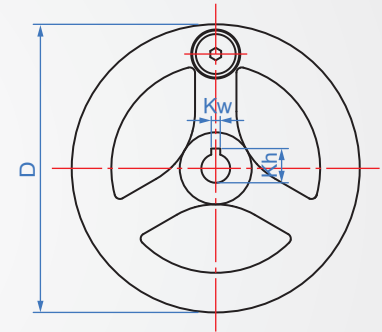

## YB964 Three-piece

| Ontology |       | Fixed handle |       |
|----------|-------|--------------|-------|
| Material | Color | Material     | Color |
| Bakelite | Black | Bakelite     | Black |

How to order

1 2  
 YB964 - A - 100  
 TYPE No. D

1

2

unit : mm

| No.                      | D   | d  | Kw | Kh   | C  | F  | H  | Fixed handle(CH940) |     |     |
|--------------------------|-----|----|----|------|----|----|----|---------------------|-----|-----|
|                          |     |    |    |      |    |    |    | A                   | L   | M   |
| N<br>(No handle)         | 100 | 12 | 4  | 13.8 | 34 | 18 | 29 | 15                  | 32  | M6  |
|                          | 125 |    |    |      |    |    |    | 21                  | 63  | M8  |
|                          | 160 | 16 | 5  | 18.3 | 44 | 20 | 38 | 26                  | 80  | M10 |
| A<br>(With fixed handle) | 200 | 18 | 6  | 20.8 | 50 | 25 | 44 | 28                  | 100 | M12 |
|                          | 250 |    |    |      |    |    |    |                     |     |     |
|                          | 300 | 25 | 8  | 28.3 | 69 | 28 | 59 | 28                  | 100 | M12 |