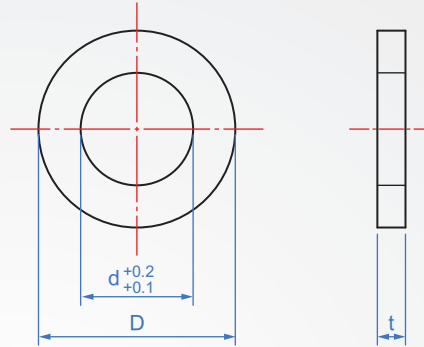

Resin washer
MC785
Nylon

Material	Color
MC nylon	W white
	BK black

White

Applicable screw	D	t	d	Package
M2	5	1	2	100pcs/bag
M2.5			2.5	
M3	3			
M4	4			
M5	5			
M6	12	1.5	6	50pcs/bag
M8			8	
M10	20	2	10	
M12			12	
M14	27	2.5	14	
M16			16	
M18			18	
M20	36	3	20	

How to order

MC785 - W - M3 - 7
TYPE Color M D

Black

Applicable screw	D	t	d	Package
M3	7、8	1	3	50pcs/bag
M4	8、10		4	
M5	10		5	
M6	12	1.5	6	25pcs/bag
M8	16		8	
M10	20	2	10	10pcs/bag
M12	24		12	