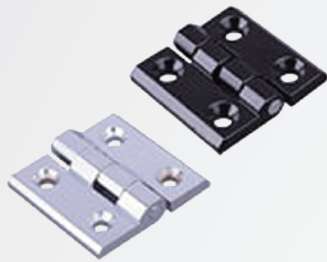

Aluminum alloy hinge

HL923 Head screw

Material	Finish
Aluminum alloy	Painting black
	Bright chrome

How to order

HL923 - 40 -
TYPE A

Select surface treatment
 Painting black.....
 Bright chrome..... CR

1

Unit : mm

A	B	D	E	F	X
40	40	25	25	5	5
50	50	30	30	6	6.5
60	60	37	35	6	6.3

Copyright © CHENA INDUSTRIAL CO.,LTD ALL RIGHTS RESERVED.