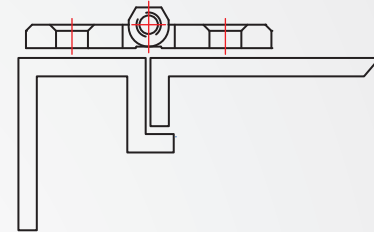

Aluminum alloy hinge

HL923 Head screw

Material	Finish
Aluminum alloy	Painting black
	Bright chrome

How to order

HL923 - 40 -
TYPE A

Select surface treatment
 Painting black.....
 Bright chrome..... CR

1

Unit : mm

A	B	D	E	F	X
40	40	25	25	5	5
50	50	30	30	6	6.5
60	60	37	35	6	6.3

Copyright © CHENA INDUSTRIAL CO.,LTD ALL RIGHTS RESERVED.