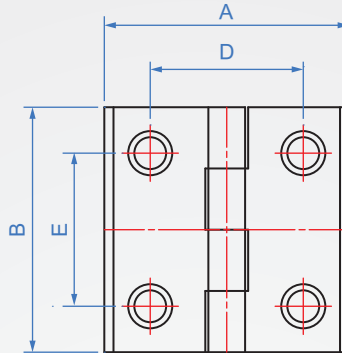

Aluminum alloy hinge

HL923 Head screw

Material	Finish
Aluminum alloy	Painting black
	Bright chrome

How to order

HL923 - 40 -
TYPE A

Select surface treatment
 Painting black.....
 Bright chrome..... CR

1

Unit : mm

A	B	D	E	F	X
40	40	25	25	5	5
50	50	30	30	6	6.5
60	60	37	35	6	6.3

Copyright © CHENA INDUSTRIAL CO.,LTD ALL RIGHTS RESERVED.