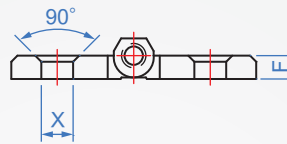

Aluminum alloy hinge

HL923 Head screw

Material	Finish
Aluminum alloy	Painting black
	Bright chrome

How to order

HL923 - 40 -
TYPE A

Select surface treatment
 Painting black.....
 Bright chrome..... CR

1

Unit : mm