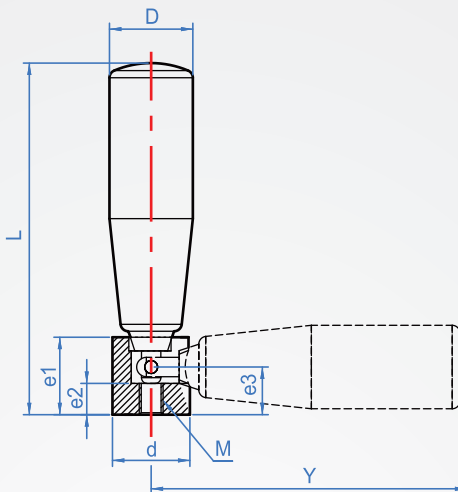

Folding handle
HA936
 Column type

| Handle | Axis | |
|---------------------|----------|-------------|
| | Material | Finish |
| Bakelite (Black) | Steel | Black oxide |
| | SUS304 | — |

How to order

HA936 - M5 - 57 -

TYPE M L

Material chosen

Steel(Black oxide).....

SUS304.....

| 1 | | 2 | | Unit : mm | | | | | | |
|----|-----|----|----|-----------|----|------|-----|-------------|-----|--|
| M | L | D | d | e1 | e2 | e3 | Y | Quality (g) | | |
| | | | | | | | | Steel | SUS | |
| M5 | 57 | 18 | 16 | 15 | 5 | 8.5 | 52 | 80 | — | |
| | 67 | 21 | | | | | | 110 | — | |
| M6 | 87 | 23 | 20 | 19.5 | 6 | 10.5 | 80 | 130 | 130 | |
| | 102 | 26 | | | | | | 200 | 200 | |
| M8 | 118 | 28 | | 26 | 10 | 16 | 106 | 230 | 230 | |