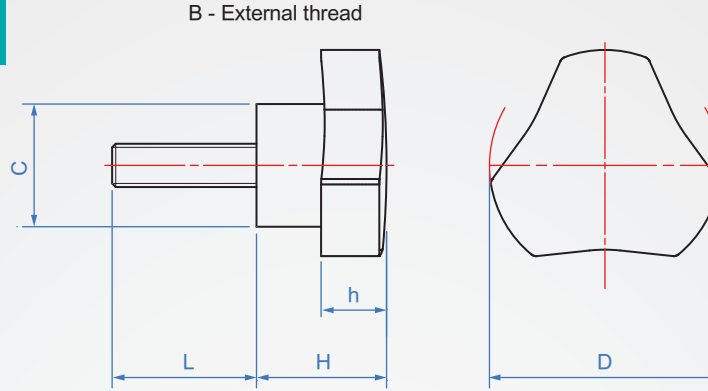

Three-claw bakelite knob
external thread

VN976 - B

Grip	Screw
Black bakelite	Galvanized steel

Oil resistance and wear resistance.

How to order

1 2
 VN976 - B - M6 - 20
TYPE SHAPE M L

Shape	M	Pitch	L							C	D	H	weight (g)
			Select length										
B (External thread)	M4	0.7	5	10	15	-	-	-	-	12	16	11	3
	M5	0.8	-	10	15	20	25	-	-	15	25	14	6.3
	M6	1	-	-	15	20	25	30	-	17	32	18	12.3
	M8	1.25	-	-	-	20	25	30	40	22	40	21	23

unit : mm