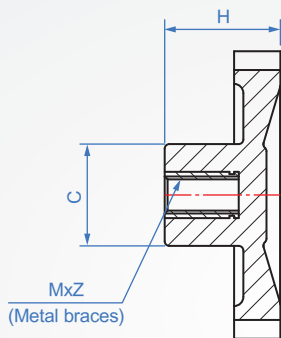

Bakelite
WH964
External tooth pattern

Material	Color	Bushing
Bakelite	Black	Cu

How to order

WH964 - 63
TYPE D

						unit : mm
D	M	Pitch	Z Depth	C	H	
50	M6	1	12	16	16	
63	M8	1.25	16	22	25	
80	M10	1.5		25	23	
100	M12	1.75	18	30	27	
125				35	32	