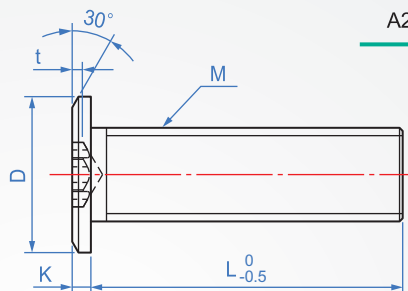

Ultra-low bow

WA734

Star hole

Material	Finish
Carbon steel wire(Steel) SWCH12~18A HV400~	Nickel plating
	Black nickel plated
A2(Quite SUS304)	-

How to order

WA734 - M3 - 12 -	<input type="text"/>
TYPE M L	
Finish chosen	
Nickel plating.....	<input type="text"/>
Black nickel plated.....	<input type="text" value="BN"/>
SUS304.....	<input type="text" value="SUS"/>

	①													②				Unit : mm	
	M	Pitch Coarse			L _{-0.5}									D	k	t max	Starlike hole spanner		
SUS	M2	0.4	4	5	6	8	10	12						4	0.5	0.4	T4		
	M2.6	0.45	4	5	6	8	10	12						6	0.6	0.5	T5		
Nickel plating	M3	0.5			(6)	(8)	(10)	12	16					7	0.8	0.75	T6		
	M4	0.7			(6)	(8)	(10)	12	16	20	25			8	0.9	0.9	T8		
Black nickel plated	M5	0.8				(8)	(10)	(12)	(16)	20	25	30		9	1.0	1.0	T10		
SUS	M6	1.0				8	10	12	16	20	25	30	35	40	12	1.2	1.2	T20	

※SUS dimensions all can designated length.

Nickel plating, black nickel plated only have inside () dimensions.

Che Na

FAX 886-2688-3177

info@chena.com.tw

886-22688-3188
886-2688-3881~3No.21, Guangrong St. Shulin Dist.,
New Taipei City 238 Taiwan (R.O.C.)