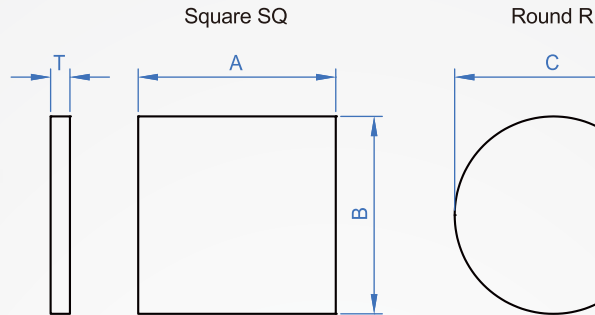

Quakeproof washer

**WA786**

Silica gel

Shape	Material	Hardness	Color
Square	Soft Silica gel	C25	Transparent
Round			

※Upper and lower sides in a transparent film to protect shipping.

How to order 

    
 WA786 - SQ - 20 - 2  
TYPE    Shape    No.    T

						Unit : mm
Shape	No.	T	A x B	C		
Square SQ	20	1、2	20x20	20		
	30		30x30	30		
	40		40x40	40		
Round R	50		50x50	50		
	60		60x60	60		
	80		80x80	80		

**Che Na**
 886-2688-3177

 info@chena.com.tw

 886-22688-3188  
886-2688-3881~3