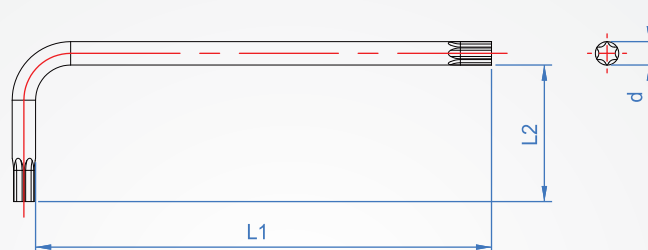

Starlike hole spanner

**WA735**

Material

SCM435  
43~53HRC

Finish

Black oxide

How to order

WA735 - T6  
 TYPE No.

1

Unit : mm

No.	Applicable bolt	L1	L2	d
T4	M2	42	16	3
T5	M2.6			
T6	M3			
T8	M4	48	17	4
T10	M5	51		
T20	M6	57	19	

**Che Na**

FAX 886-2688-3177

info@chena.com.tw

 886-22688-3188  
886-2688-3881~3

 No.21, Guangrong St. Shulin Dist.,  
New Taipei City 238 Taiwan (R.O.C.)