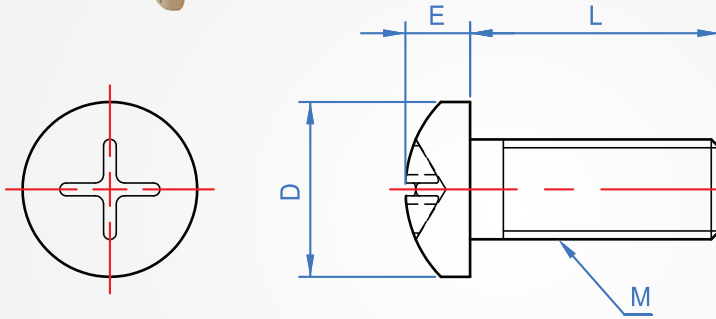

Round head Phillips screw

WA716

Resin

Material

PPGF (PP+Glassfiber)

PPS

PEEK

How to order

WA716 - M3 - 10 -

TYPE M L

Material chosen

PPGF.....PPGF

PPS.....PPS

PEEK.....PEEK

1

2

unit:mm

M	Pitch	L							D	E	QTY/PKG
M1.2	0.25	2.5	4					1.8	0.5	50	
M1.4	0.3	2.5	4				2				
M1.6	0.35	2.5	4				2.3				
M1.7	0.35	2.5	4				2.5				
M2	0.4	6					3.5	1.3			
M3	0.5	10	15				5.5	2			
M4	0.7	10	15	20	25	30	7	2.6			
M5	0.8	10	15	20	25	30	9	3.3			
M6	1	10	15	20	25	30	35	40	10.5		3.9