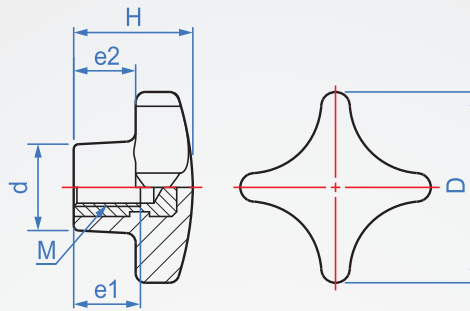

Cross Knob - Internal Thread
HA977-A

TYPE	Thread	Handle
Female thread	Brass	Nylon 6 (Black mat)

A : Female thread

How to order

HA977 - A - M6
 |
 TYPE M

							Unit : mm
M	D	d	e1	e2	H	quality (g)	
M6	32	14	12	10	20	10	
M8	40	18	14	13	25	20	
M10	50	22	18	20	32	32	
M12	63	26	22	25	40	55	

※Threaded bolt due to different tooth lengths and materials selection, weight will be different.