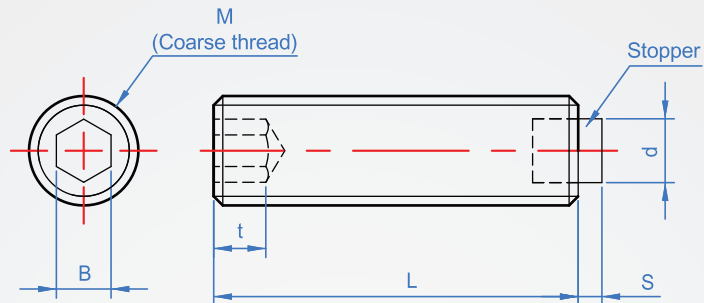

Hex socket set screw

**FG753** Resin/Copper

Screw	Stopper
Steel (Black oxide)	POM
	Copper CU
SUS303	POM
	Copper CU

## How to order

1										2						Unit : mm					
Coarse thread M x Pitch										L						Plastic head		Copper head		B	t
										d		s		d		s					
*M3 x 0.5	5	6	8	10						1.5	0.5	1.5	0.5	1.5	2						
M4 x 0.7		6	8	10	12	16	20			2	1	2.5	0.5	2	2.5						
M5 x 0.8			8	10	12	16	20	25		3	1	3	0.5	2.5	3						
M6 x 1.0				10	12	16	20	25	32	40	50	3.5	1.3	4	1	3	3.5				
M8 x 1.25					12	16	20	25	32	40	50	63	5	1.6	6	1.5	4	5			
M10 x 1.5						16	20	25	32	40	50	63	80	6.5	1.9	8	2	5	6		

\*M3 dimension is only stainless steel SUS304.

※ Longer than the listed size can be customized, welcome to contact ChaNa and order.

Che Na

FAX 886-2688-3177

info@chena.com.tw

886-22688-3188  
886-2688-3881-3No.21, Guangrong St. Shulin Dist.,  
New Taipei City 238 Taiwan (R.O.C.)