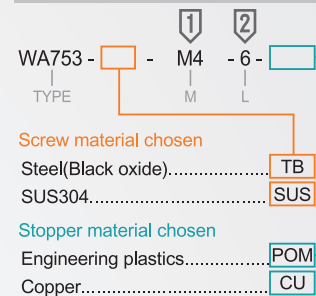

Hex socket set screw

**FG753** Resin/Copper

Screw	Stopper
Steel (Black oxide)	POM
	Copper CU
SUS303	POM
	Copper CU

## How to order

1										2						Unit : mm					
Coarse thread M x Pitch										L						Plastic head		Copper head		B	t
										d		s		d		s					
*M3 x 0.5	5	6	8	10						1.5	0.5	1.5	0.5	1.5	2						
M4 x 0.7		6	8	10	12	16	20			2	1	2.5	0.5	2	2.5						
M5 x 0.8			8	10	12	16	20	25		3	1	3	0.5	2.5	3						
M6 x 1.0				10	12	16	20	25	32	40	50	3.5	1.3	4	1	3	3.5				
M8 x 1.25					12	16	20	25	32	40	50	63	5	1.6	6	1.5	4	5			
M10 x 1.5						16	20	25	32	40	50	63	80	6.5	1.9	8	2	5	6		