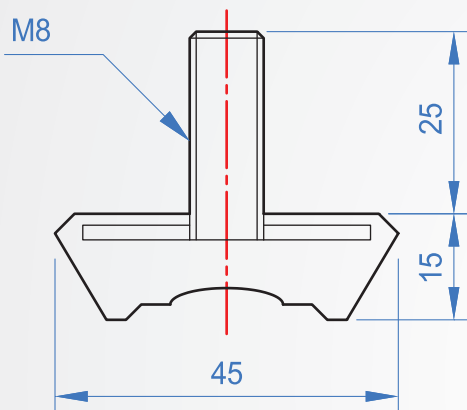

Shockproof foot
VB996
 Taper-B · C

Main part	Metal part	Finish	Load
NR rubber	Steel-SS41	Multicolored plating	30kg

No. B

No. C

How to order

VB996 -

TYPE

Choose No.