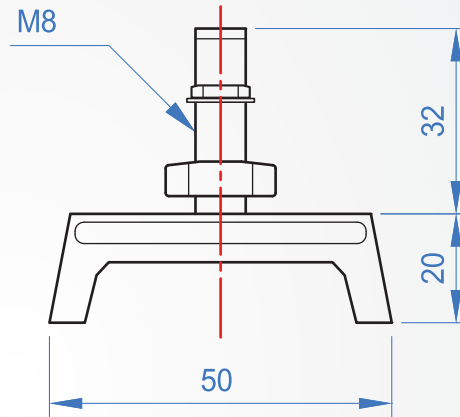

Shockproof foot
VB996
 Taper-B · C

Main part	Metal part	Finish	Load
NR rubber	Steel-SS41	Multicolored plating	30kg

No. B

No. C

How to order

VB996 -

TYPE

Choose No.