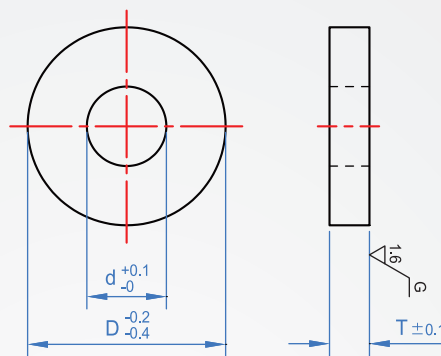

Washer-Broad Type

**WA797**

Material

Hardness

SKS3

58~62HRC

How to order

WA797 - 6 - 1  
 TYPE      D      T

**1****2**

Unit : mm

D	T						d
	0.5	1	2	3	4	5	
5	●	●	●	●	●	●	3.5
6	●	●	●	●	●	●	
8	●	●	●	●	●	●	4.5
10	●	●	●	●	●	●	5.5
13	●	●	●	●	●	●	6.5
16	●	●	●	●	●	●	
20		●	●	●	●	●	
25		●	●	●	●	●	

**Che Na**

FAX 886-2688-3177