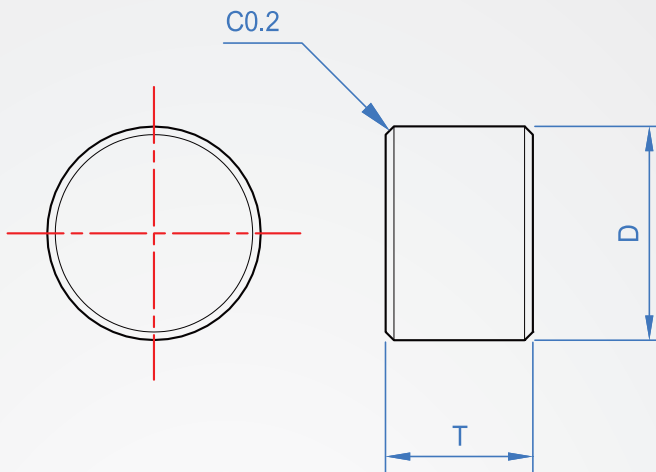

Copper barrier
WA751

How to order

WA751 - 4C
| |
TYPE No.

Unit : mm

No.	D	T	Applicable Screw
3C	2.2	1	M3
4C	3	1	M4
5C	4.1	1	M5
6C	5	1.5	M6
8C	6.5	2	M8