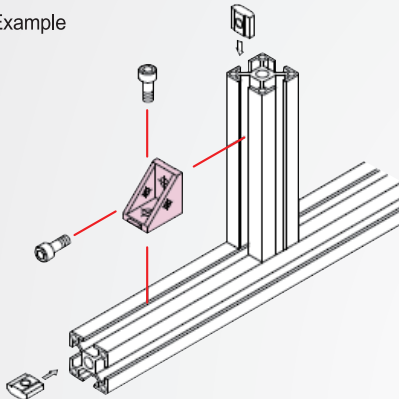

## Triangular connection block SF903-1 30 series

It applies only to 30 series of aluminum extrusion frame

Material	Finish
Aluminum alloy	—
	Black anodized

Example

### How to order

SF903-1 -  -

TYPE

Process choosen

Standard.....

Through hole.....

Finish choosen

No processing.....

Black anodized.....

Standard

Processing(Sealing plate with holes)