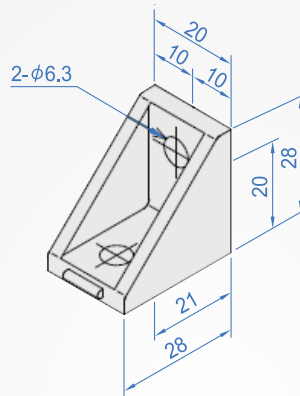

## Triangular connection block SF903-1 30 series

It applies only to 30 series of aluminum extrusion frame

Material	Finish
Aluminum alloy	—
	Black anodized

Example

### How to order

SF903-1 -  -

TYPE

Process choosen

Standard.....

Through hole.....

Finish choosen

No processing.....