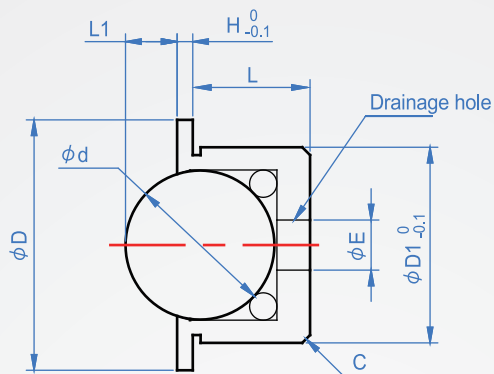

Buried type

BR870

PEEK

Main part

PEEK

Main ball

PEEK

Auxiliary ball

SUS440C
HRC55~

How to order

BR870 - 7
| |
TYPE D1

1

Unit : mm

D1	D	L	H	L1	d	E	C	Load N
7	9	4	1	1.5	4.76	1.5	0.8	2
9	11	5		2	6.35	2.5	1	5
11	13	7		2.5	7.94	3		6
13	15	8		3	9.53	3.5		8

kgf=N×0.101972

Che Na