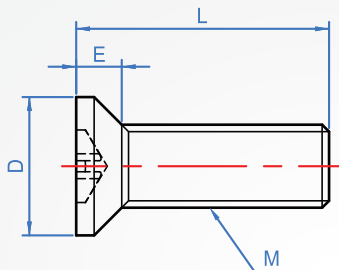

Flat head phillips screw

WA717

Resin

Material

PPGF (PP+Glassfiber)

PPS

PEEK

How to order

WA717 - M4 - 15 -
TYPE M L

Material chosen

PPGF..... PPGF
 PPS..... PPS
 PEEK..... PEEK

1		2							Unit : mm		
M	Pitch	L							D	E	QTY/PKG
M1.6	0.35	2.5	4					2.3	1	50	
M1.7	0.35	2.5	4					2.5			
M2	0.4	6						4	1.2	20	
M3	0.5		10	15				6	1.75		
M4	0.7		10	15	20	25	30	8	2.3		
M5	0.8		10	15	20	25	30	9.3	2.8	10	
M6	1		10	15	20	25	30	11.3	3.3		