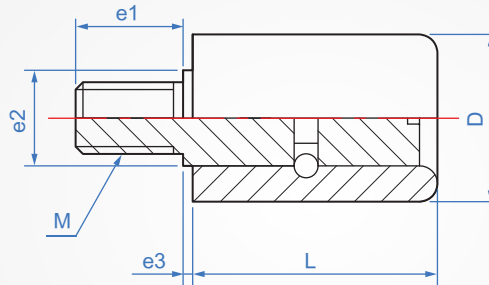

Rotary Handle

HA939

Short type

Grip	Grip surface	Screw	Screw surface
Black nylon	Smooth	Steel	Dyed black
	Frosted	SUS303	-

How to order

HA939 - M6 - 13 -
TYPE M D

Select material

Steel + dyed black..... Blank
 SUS303..... SUS

						unit:mm
1	2					
M	D	L	e1	e2	e3	Weight (g)
M6	13	18	9	8	0.8	13
	14	20				14
	16	23				16

※The handle mounted on the handwheel can be turned.