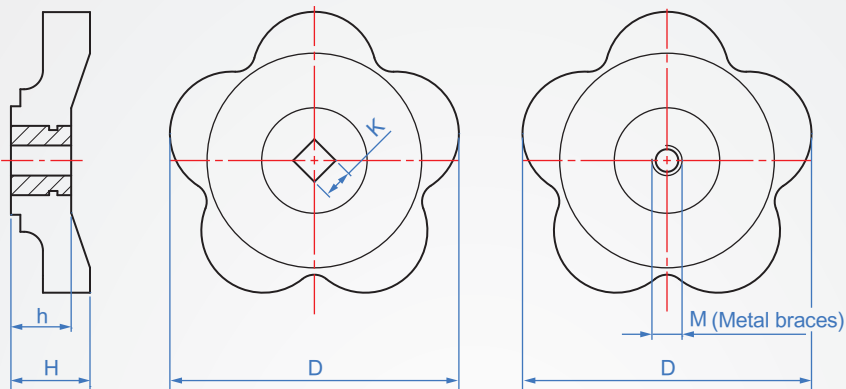

Dish handle

VB979

Grip

Black bakelite

Oil resistance and wear resistance.

A - Square hole

B - Round hole

How to order

VB979 - A - 80
 | | |
 TYPE Hole shape D

Hole shape	D	Square hole K	Round hole M	Pitch	h	H	weight (g)
A (Square hole)	60	6 x 6	M6	1	13	20	32
	80	8 x 8	M8	1.25		24	89
B (Round hole)	100	9 x 9	M8	1.5	15	26	139
	120	11 x 11	M10			28	189