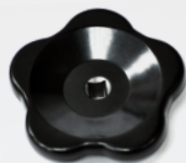

Dish handle

VB979

Grip

Black bakelite

Oil resistance and wear resistance.

A - Square hole

B - Round hole

How to order

VB979 - A - 80
 | | |
 TYPE Hole shape D

Hole shape	D	Square hole K	Round hole M	Pitch	h	H	weight (g)
A (Square hole)	60	6 x 6	M6	1	13	20	32
	80	8 x 8	M8	1.25		24	89
B (Round hole)	100	9 x 9	M8	1.5	15	26	139
	120	11 x 11	M10			28	189