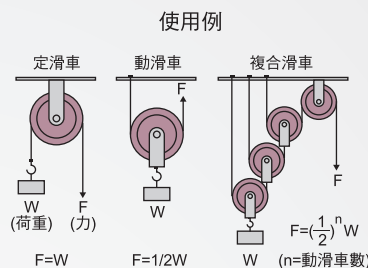

滑輪

WA771

本體

SUS304

軸套

Cu

How to order

WA771 - 75
TYPE No.

單位 :mm

No.	A	B	C	D	質量(g)
25	1"	1/4"	5/16"	11/16"	90
32	1-1/4"	5/16"			110
50	2"	3/8"	3/8"	13/16"	230
75	3"	1/2"	1/2"		365
75A		5/8"		1-1/8"	385
100	4"	3/4"	5/8"	15/16"	545
100A				1-1/4"	570
125	5"			1"	680