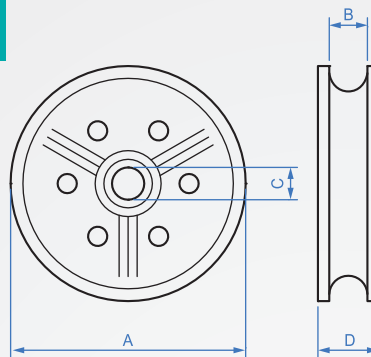

滑輪

WA771

本體

SUS304

軸套

Cu

How to order

WA771 - 75
TYPE No.

單位 :mm

No.	A	B	C	D	質量(g)
25	1"	1/4"	5/16"	11/16"	90
32	1-1/4"	5/16"			110
50	2"	3/8"	3/8"	13/16"	230
75	3"	1/2"	1/2"		365
75A		5/8"		1-1/8"	385
100	4"	3/4"	5/8"	15/16"	545
100A				1-1/4"	570
125	5"			1"	680