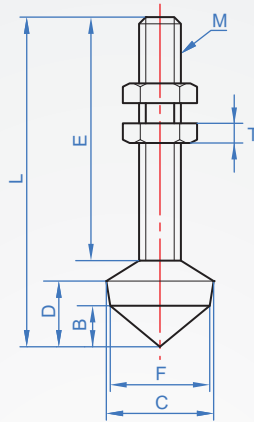

Clamp accessories

GH999-E

Tip rubber head

Ontology	Head
Steel (Galvanized)	NBR(synthetic rubber) Xiao A70

How to order

GH999-E - ¹5/16 - ²35
Thread Length

¹ M - Pitch (Inch)	² L	B	C	D	E	F	T
10-24	35	5	15	10	22	11	1/8"
1/4-20	45	6	19	13	27	16	7/32"
	54				37		
5/16-18	64	8	22	14	43	19	17/64"
3/8-16	89	10		19	61		21/64"

Unit : mm