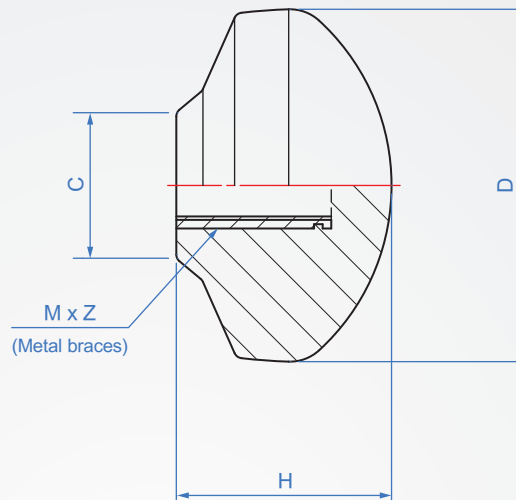

鈕扣型電木

JA967

Grip

Black bakelite

Oil resistance and wear resistance.

How to order

JA967 - M8
 | |
 TYPE Thread

unit : mm

| M Thread | Pitch | D | Z | C | H |
|----------|-------|----|----|----|----|
| M8 | 1.25 | 41 | 18 | 16 | 25 |
| M10 | 1.5 | 50 | 20 | 20 | 35 |

Che Na

886-2688-3177

info@chena.com.tw

 886-22688-3188
886-2688-3881~3