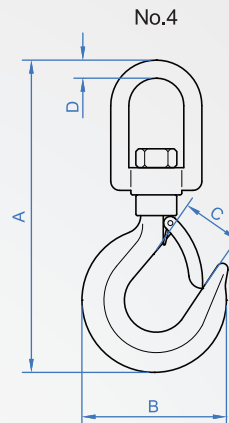

Adjustable hook

WA769

Material

SUS304

How to order

WA769 - 2
TYPE No.

Unit : mm

No.	A	B	C	D	E	Quality(g)	Load(kg)
1	85	34	11	5	20	60	65
2	100		13	5.5		95	75
3	117	42		7		150	100
4	147	62	16	10	27	535	700