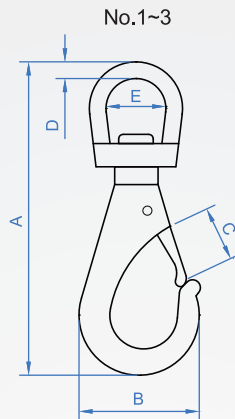

Adjustable hook

WA769

Material

SUS304

How to order

WA769 - 2
TYPE No.

Unit : mm

No.	A	B	C	D	E	Quality(g)	Load(kg)
1	85	34	11	5	20	60	65
2	100		13	5.5		95	75
3	117	42		7		150	100
4	147	62	16	10	27	535	700